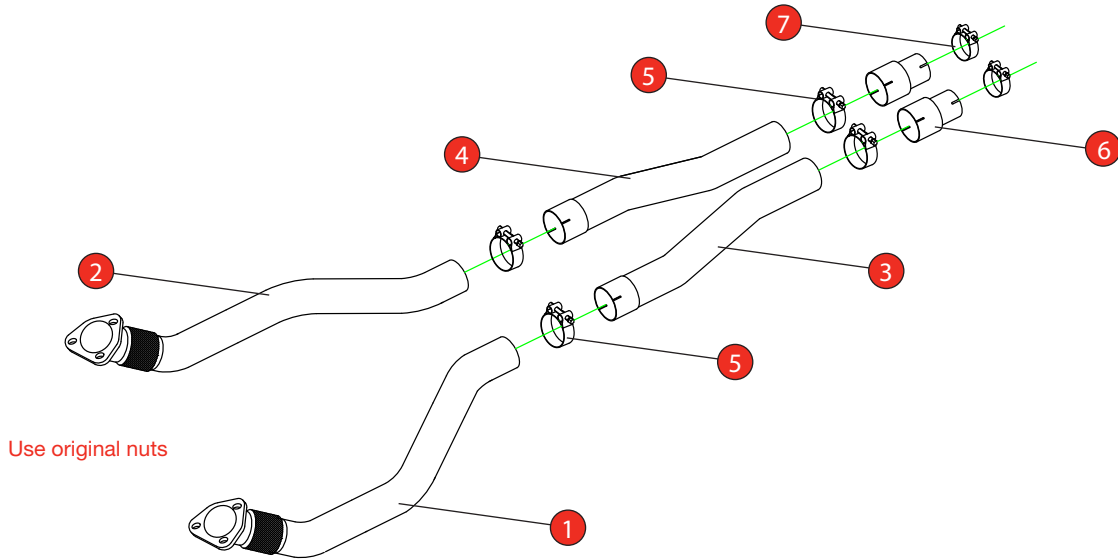

Car	Audi RS6 Avant C7 / Audi RS7	Part No.	SAUP087
Year	2014-2018	Fit Kits	368FK
Notes	Where not supplied use original fittings	Features	Pipe Diameter:- 70mm

Estimated Fitting Time: 60 Minutes

NO.	PART NO.	DESCRIPTION	QTY
1	804AU	L/H Front Flex pipe	1
2	805AU	R/H Front Flex pipe	1
3	796AU	L/H Front Link Pipe	1
4	797AU	R/H Front Link Pipe	1
Fit Kit			
5	Z016.10063	72mm H/D Clamp	4
6	AD76	Adaptor (USE TO FIT TO O.E SYSTEM)	2
7	Z016.10001	59-63mm Clamp (USE TO FIT TO O.E SYSTEM)	2

DATE	16/11/21
ISSUE	02
AUTHORISED	M.Ydlibi

NOTE: ENSURE SCORPION SYSTEM IS CLEAR OF MOVING PARTS AND ALL ORIGINAL FUNCTIONS WORK CORRECTLY.

STAY CONNECTED TO RED POWER.